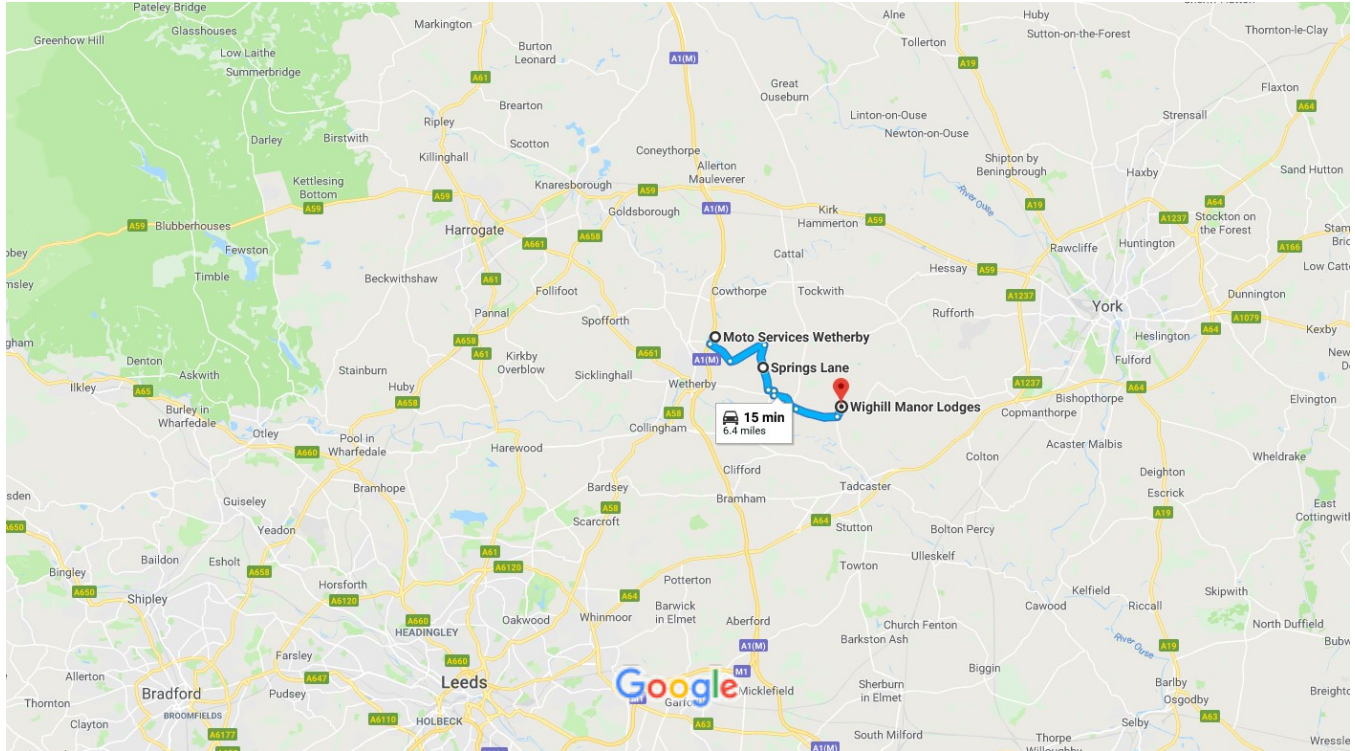

Moto Services Wetherby to Wighill Manor Lodges

Drive 6.4 miles, 15 min

Wighill Manor Lodges - LS24 8BT

Map data ©2018 Google 5 km

Moto Services Wetherby

A1(M), Wetherby LS22 5GT

- ↑ 1. Head south-west

282 ft
- ↶ 2. Turn left

0.3 mi
- 📍 3. At the roundabout, take the 1st exit onto B1224

0.8 mi
- 📍 4. At the roundabout, take the 1st exit onto York Rd/B1224

1.1 mi
- ↷ 5. Turn right onto Springs Ln

0.7 mi

8 min (3.0 mi)

Springs Ln

Wetherby

Take Springs Ln to Wighill Ln

-
- 2 min (1.0 mi)
- ↑ 6. Head south on Springs Ln towards Main St

 - ↶ 7. Turn left onto Main St

 - ↷ 8. Turn right onto Smiddy Hill

- 0.7 mi
- 0.2 mi
- 0.1 mi

Continue on Wighill Ln to North Yorkshire

-
- 4 min (2.4 mi)
- ↶ 9. Turn left onto Wighill Ln

 - 📍 10. At the roundabout, take the 1st exit and stay on Wighill Ln

 - ↶ 11. Turn left onto Church Ln

- 0.8 mi
- 1.2 mi
- 0.3 mi

Continue on The Avenue to your destination